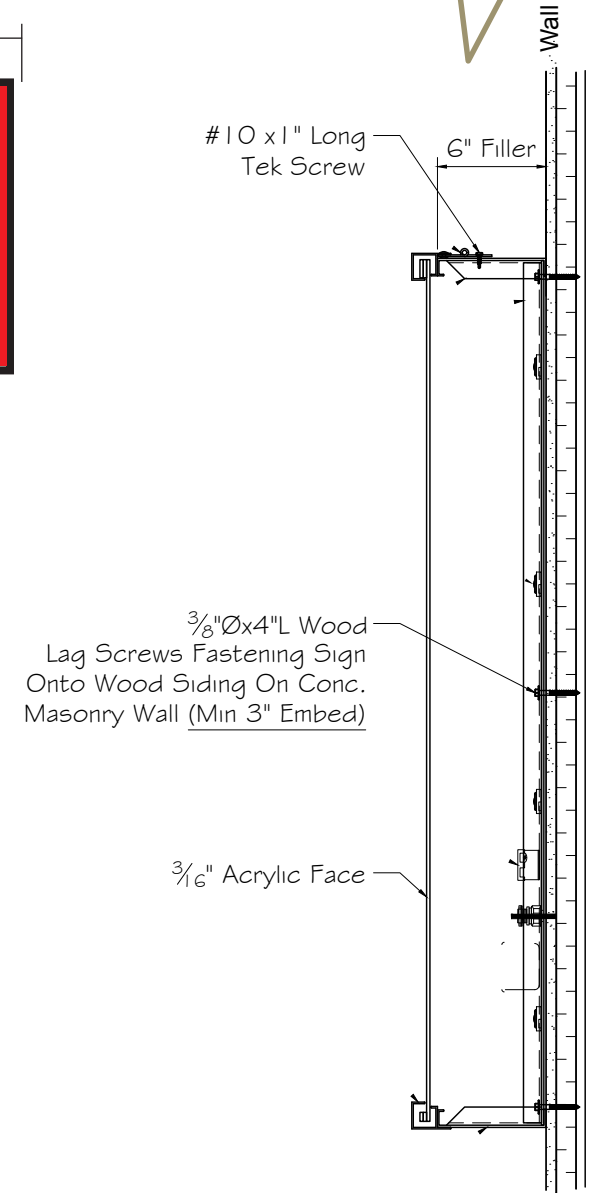

www.fivestarpermits.com
240 Parsons Road
Okanagan Falls BC V0H 1R3
250.487.1210

Your client's
name and
address

Pizzazz Steak & Pizza
10277 King George Blvd.