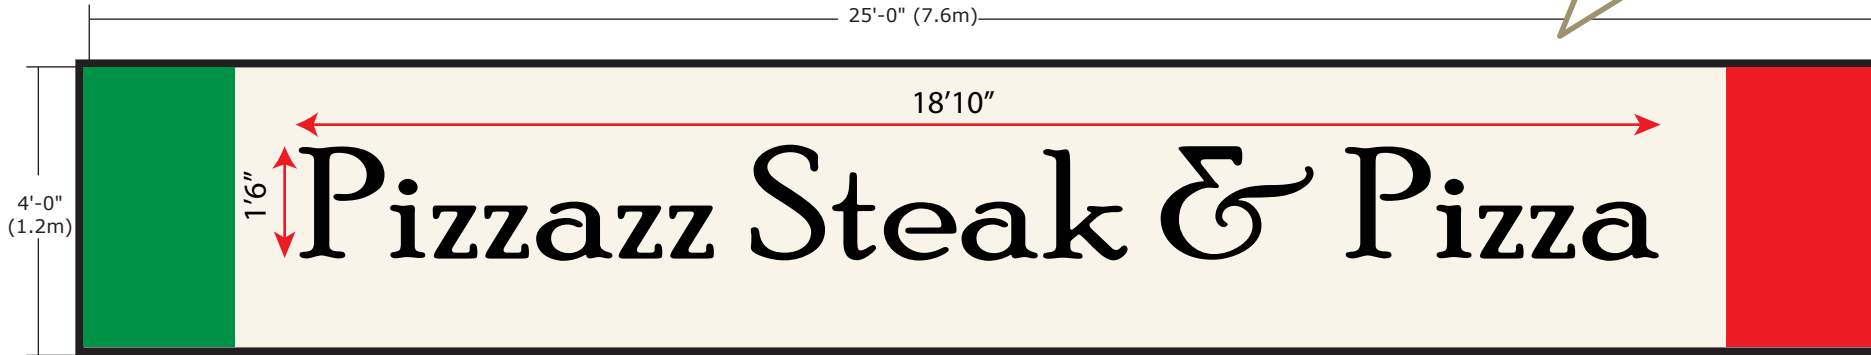

LED ILLUMINATED SF FASCIA SIGN (STANDARD SIGN DEPTH AND FRAME)

Description

Sign copy
Measurements
Size of lettering

Side view
showing depth
and attachment

Sign area: 100 sf (9.3m²)
Copy area: 28 sf (2.6m²) 28%

Scale: 3/8" = 1'

Scale of
drawing

S/F ILLUMINATED FASCIA SIGN (EXTERIOR)

- 3/16" WHITE POLYCARBONATE FACE WITH 3M TRANSLUCENT VINYL APPLIED FIRST SURFACE
- BACKGROUND TO BE WHITE
- CABINET & RETAINER TO BE PAINTED BLACK
- LED ILLUMINATION